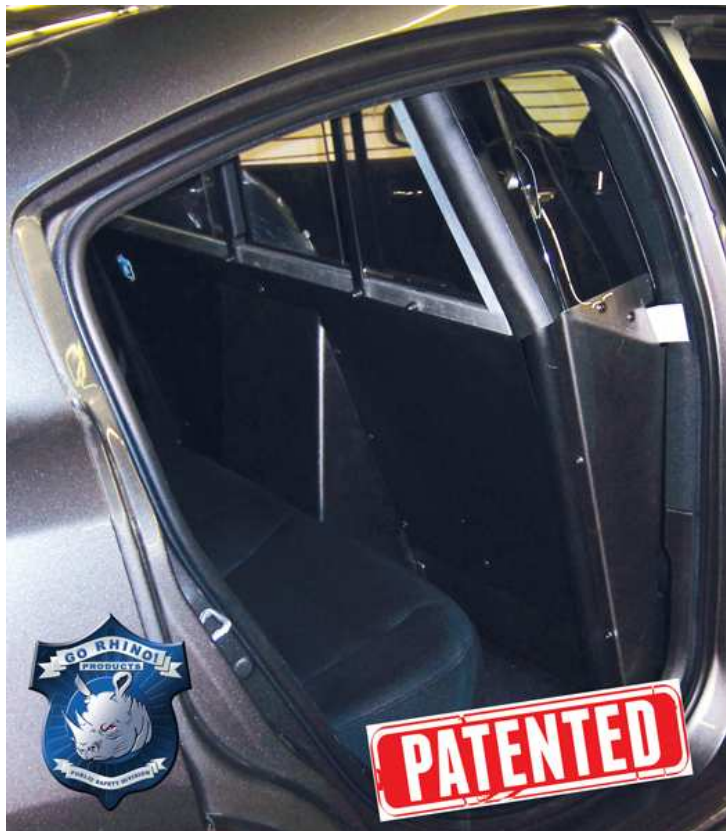

NPB: 7

NEW 2011 Dodge Charger Partition!
We're SHIPPING NOW- ORDER TODAY!

Part No. 5700DC15050
Part No. 5700DC15050-SCA
Part No. 5700DC1W
Part No. 5700DC1WSCA
Part No. 5700DC1R
Part No. 5700DC1F

50/50 Stationary window partition
50/50 Stationary window partition w/ side curtain airbag
Horizontal sliding window partition
Horizontal sliding window partition w/ side curtain airbag
Partition recessed panel kit
Partition flat panel kit

Horizontal sliding window partition

50/50 Stationary window partition

Optional recessed storage with lower extensions

Optional flat panel with lower extensions

Features and Benefits:

- High grade steel tubular frame and protection panels
- Patented, easy install adjustable mounting system
- Side curtain airbag compatible
- Always quality
- No drilling required
- Quickest install in the industry
- Minimal mounting space allows for maximum legroom
- Patented

Optional Equipment:

- Recessed storage and lower extension panels to convert standard partitions to recessed, for increased weapon and equipment storage.
- Vertical mount dual gun rack assembly designed to install between the front seats, keeping weapons safely away from airbags and passengers.