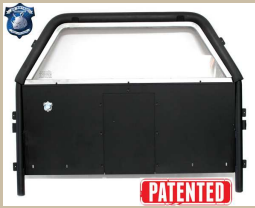

NPB: 7

NEW 2011 Dodge Charger Partition!
We're SHIPPING NOW- ORDER TODAY!

Part No. 5700DC15050
Part No. 5700DC15050-SCA
Part No. 5700DC1W
Part No. 5700DC1WSCA
Part No. 5700DC1R
Part No. 5700DC1F

50/50 Stationary window partition
50/50 Stationary window partition w/ side curtain airbag
Horizontal sliding window partition
Horizontal sliding window partition w/ side curtain airbag
Partition recessed panel kit
Partition flat panel kit

Horizontal sliding window partition

50/50 Stationary window partition

Optional recessed storage with lower extensions

Optional flat panel with lower extensions

Features and Benefits:

- High grade steel tubular frame and protection panels
- Patented, easy install adjustable mounting system
- Side curtain airbag compatible
- Always quality
- No drilling required
- Quickest install in the industry
- Minimal mounting space allows for maximum legroom
- Patented

Optional Equipment:

- Recessed storage and lower extension panels to convert standard partitions to recessed, for increased weapon and equipment storage.
- Vertical mount dual gun rack assembly designed to install between the front seats, keeping weapons safely away from airbags and passengers.